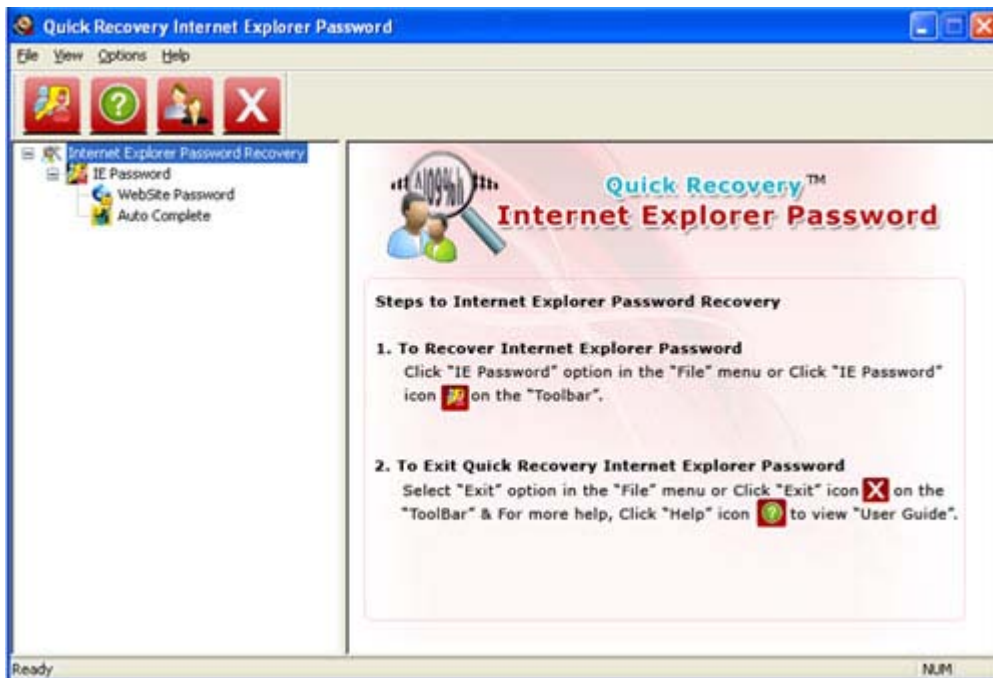

Quick Recovery Password Recovery works instantly and automatically. This is a specialized program to recover Internet Explorer - related passwords on any computer that you can access. Quick Recovery Internet Explorer Password is a complete solution to recover all type of IE (internet explorer) saved passwords. Quick Recovery Internet Explorer Password program automatically displays username and passwords for all logins accounts. Quick Recovery Internet Explorer Password software reveals all cached information such as AutoComplete Web forms, pre-filled forms, logins and passwords. Quick Recovery Internet Explorer Password Software recovers the multiple logins and lost or misplaced password for e-mail accounts. All passwords are recovered instantly regardless of length.

[User Interface](#)

[Features](#)

[System Requirements](#)

User Interface

Quick Recovery Internet Explorer Password, the comprehensive and powerful software has a simple and easy to use Graphical User Interface (GUI). The main user interface is as shown below: